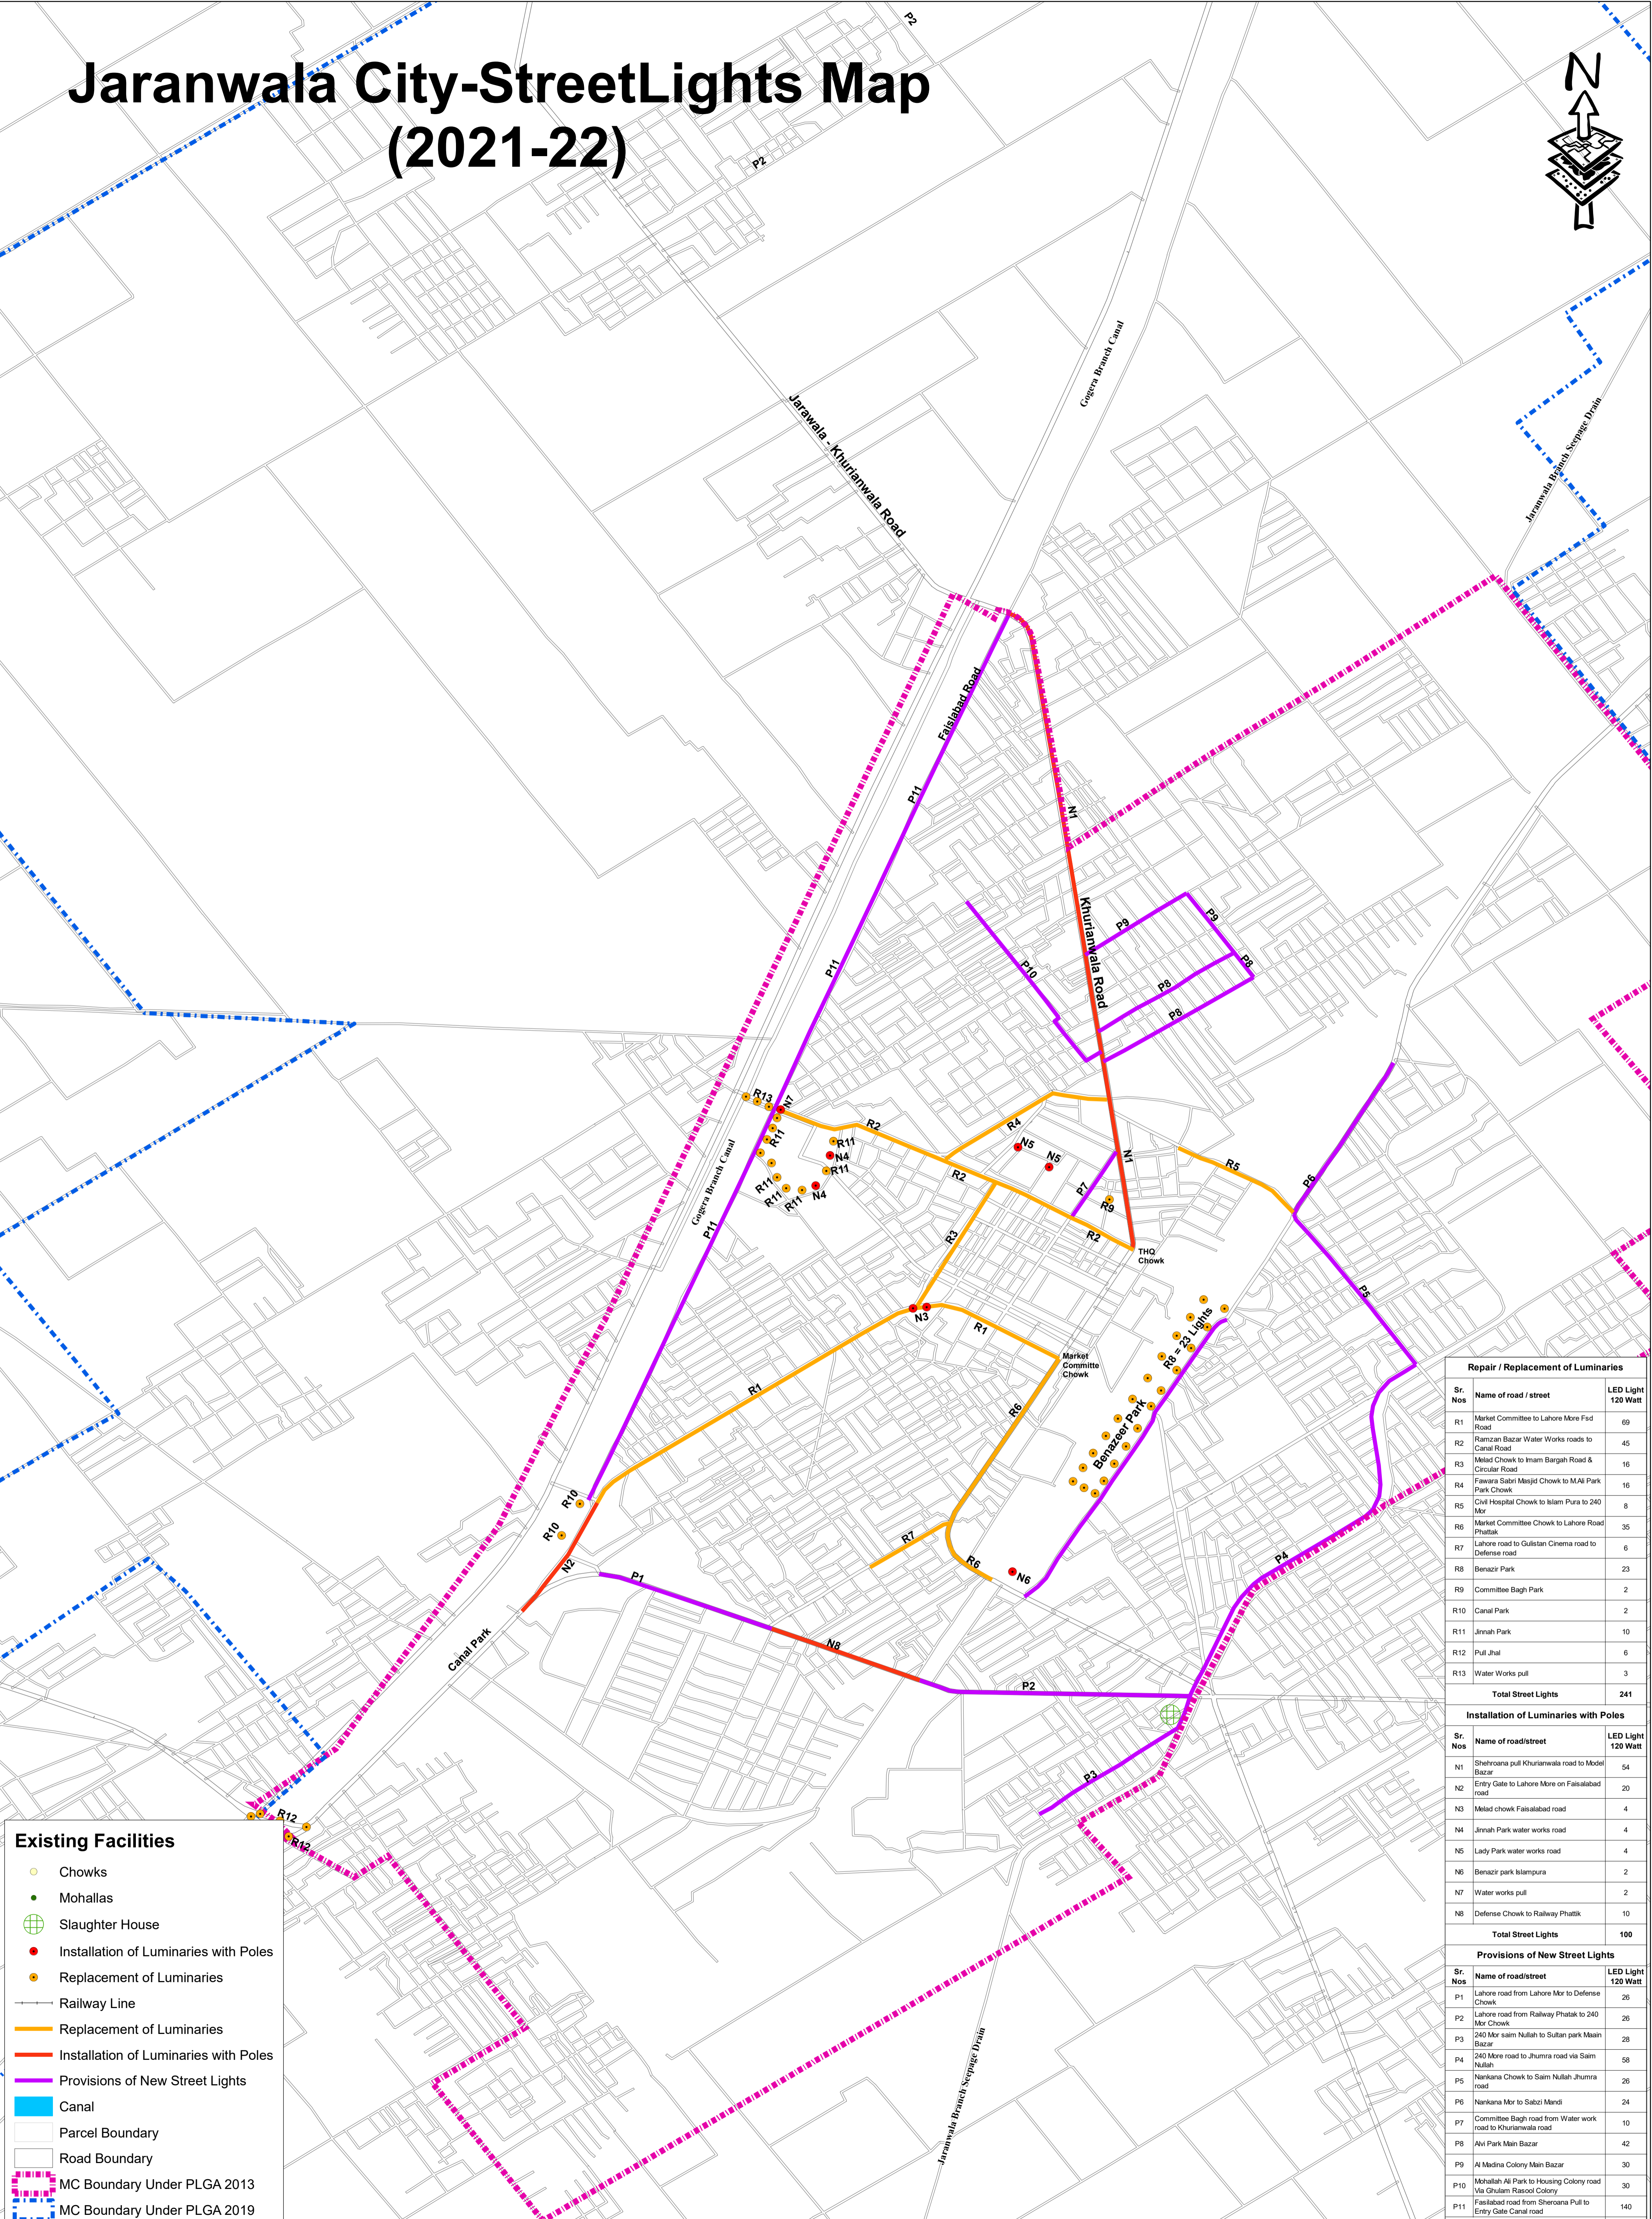

Jaranwala City-StreetLights Map (2021-22)

Existing Facilities

- Chowks
- Mohallas
- ⊕ Slaughter House
- Installation of Luminaries with Poles
- Replacement of Luminaries
- Railway Line
- Replacement of Luminaries
- Installation of Luminaries with Poles
- Provisions of New Street Lights
- Canal
- Parcel Boundary
- Road Boundary
- MC Boundary Under PLGA 2013
- MC Boundary Under PLGA 2019

Repair / Replacement of Luminaries		
Sr. Nos	Name of road / street	LED Light 120 Watt
R1	Market Committee to Lahore More Fsd Road	69
R2	Ramzan Bazar Water Works roads to Canal Road	45
R3	Melad Chowk to Imam Bargah Road & Circular Road	16
R4	Fawara Sabri Masjid Chowk to MAI Park Park Chowk	16
R5	Civil Hospital Chowk to Islam Pura to 240 Mor	8
R6	Market Committee Chowk to Lahore Road Phatak	35
R7	Lahore road to Gulistan Cinema road to Defense road	6
R8	Benazir Park	23
R9	Committee Bagh Park	2
R10	Canal Park	2
R11	Jinnah Park	10
R12	Pull Jhal	6
R13	Water Works pull	3
Total Street Lights		241

Provisions of New Street Lights		
Sr. Nos	Name of road/street	LED Light 120 Watt
P1	Lahore road from Lahore Mor to Defense Chowk	26
P2	Lahore road from Railway Phatak to 240 Mor Chowk	26
P3	240 Mor saim Nullah to Sultan park Main Bazar	28
P4	240 More road to Jhumra road via Saim Nullah	58
P5	Nankana Chowk to Saim Nullah Jhumra road	26
P6	Nankana Mor to Sabzi Mandi	24
P7	Committee Bagh road from Water work road to Khurianwala road	10
P8	Alvi Park Main Bazar	42
P9	Al Medina Colony Main Bazar	30
P10	Mohallah Al Park to Housing Colony road Via Ghulam Rasool Colony	30
P11	Faisalabad road from Sheeroana Pull to Entry Gate Canal road	140
Total Street Lights		440