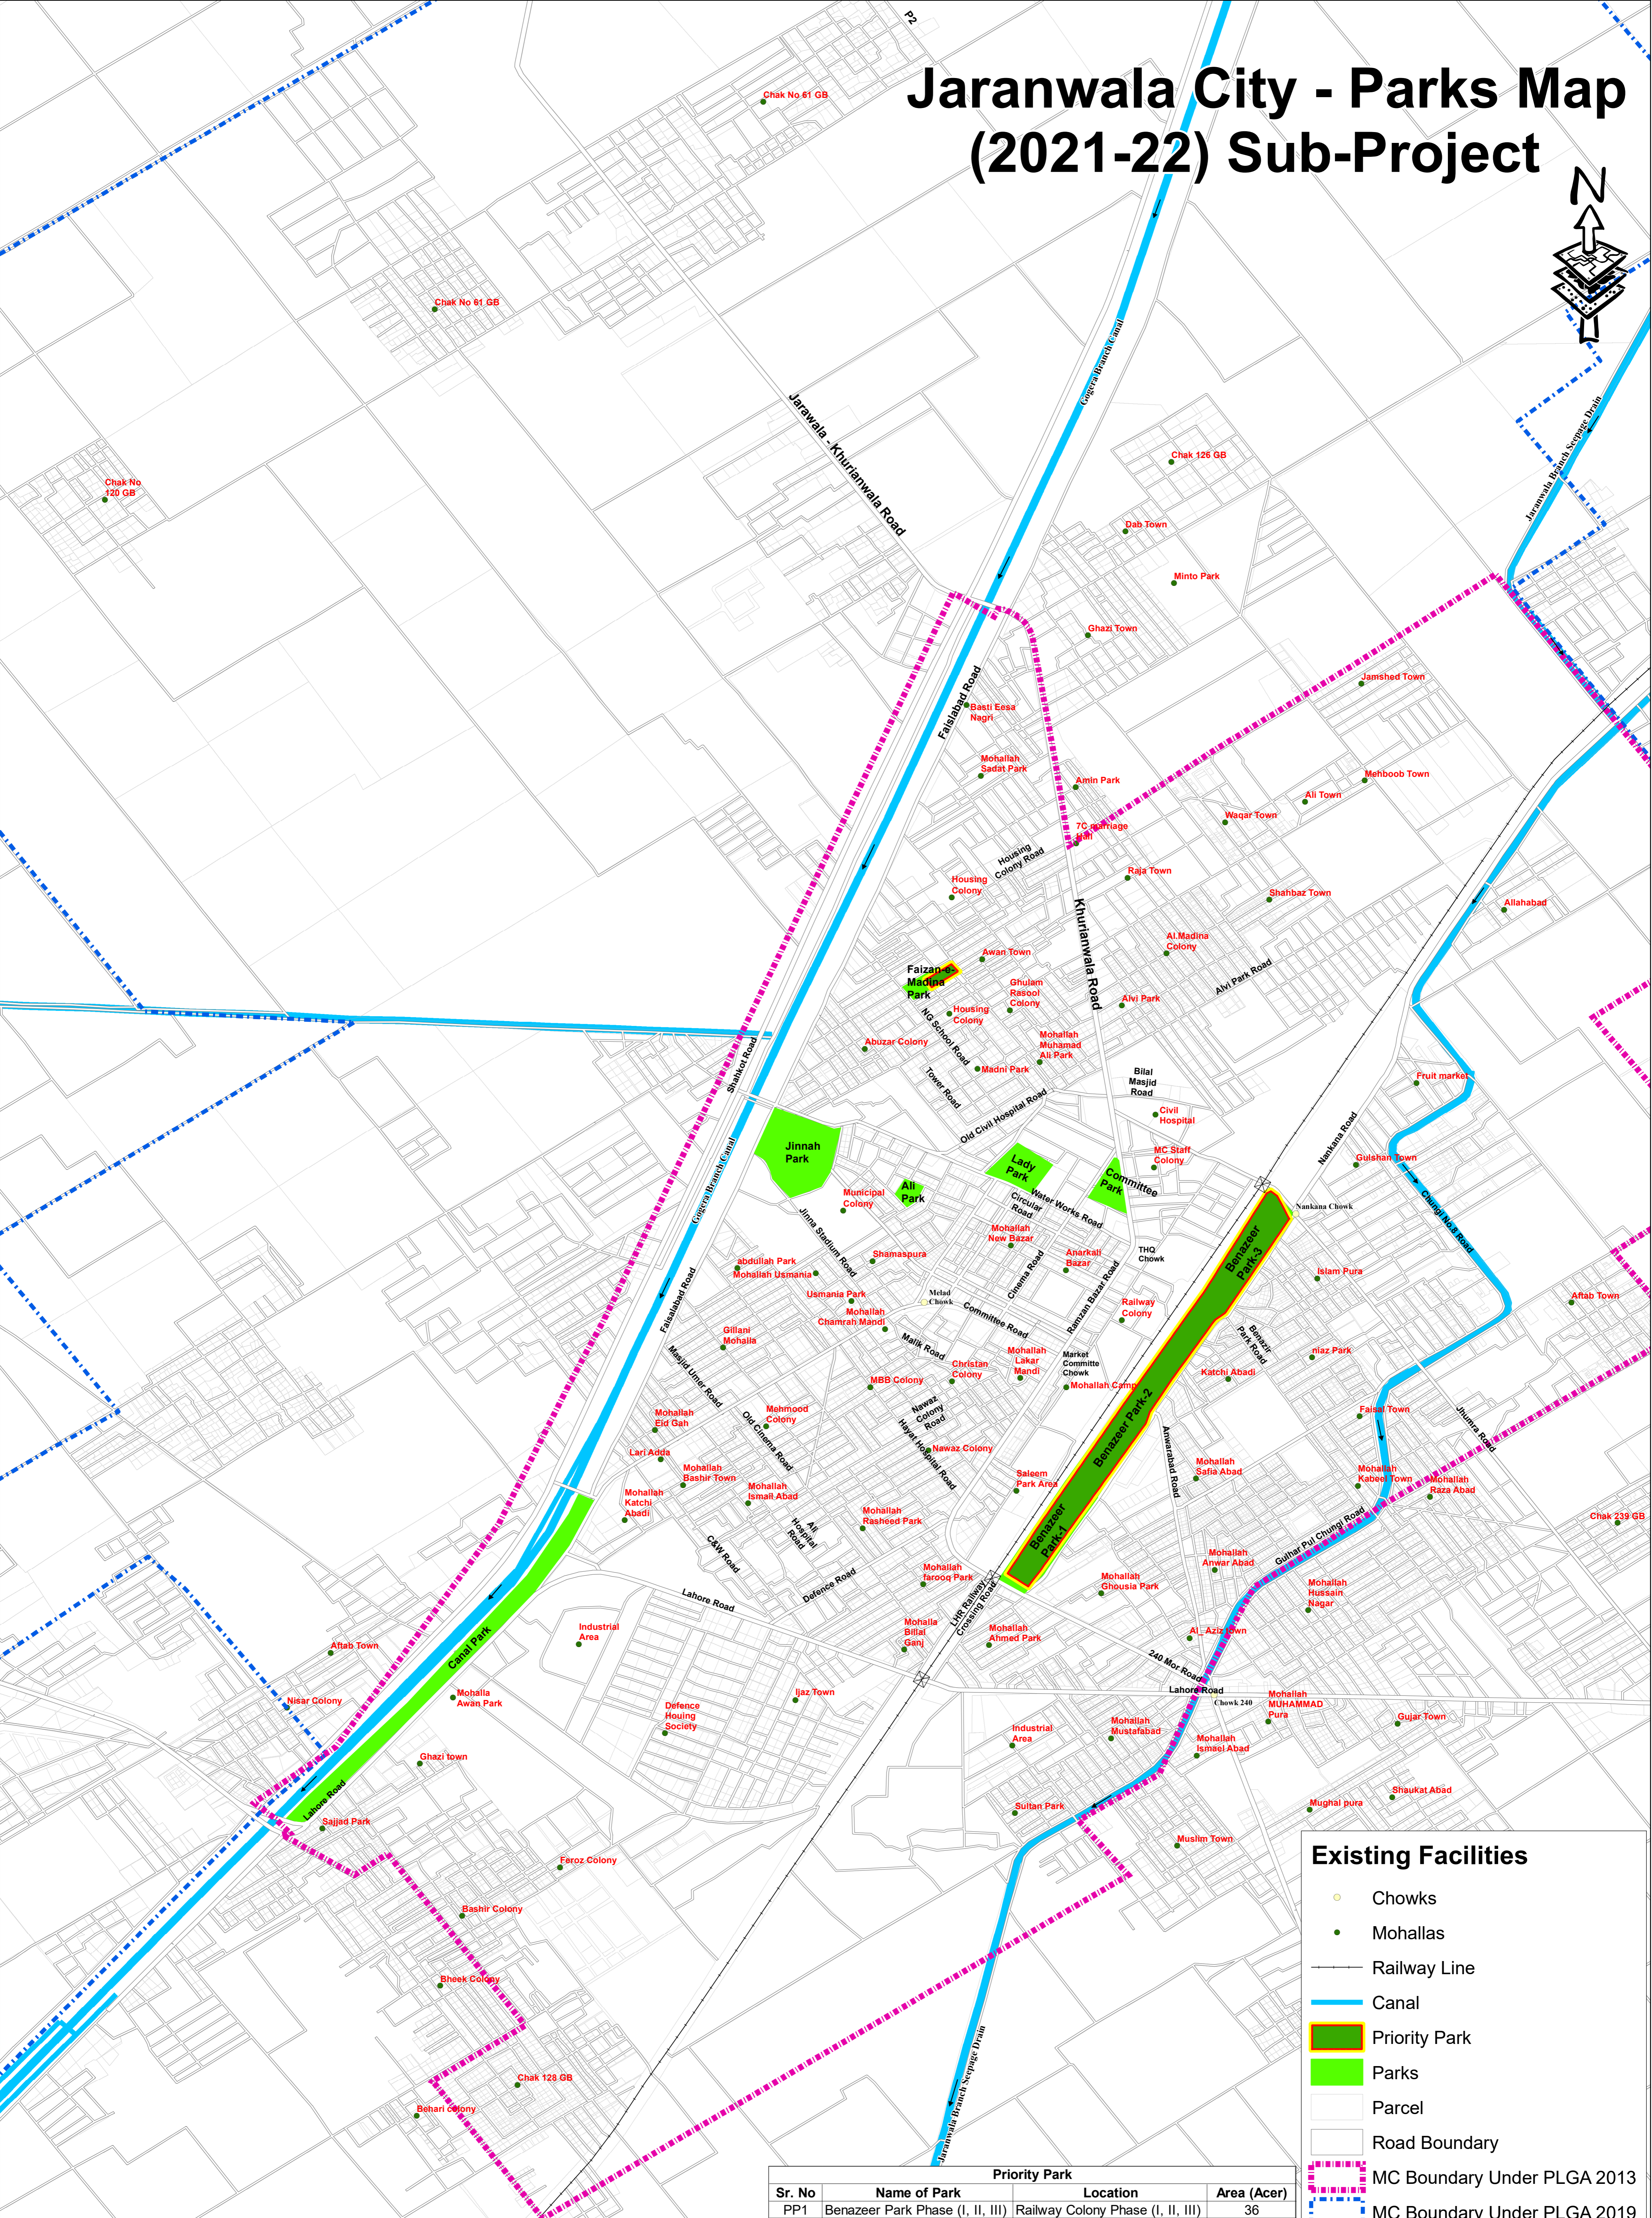

Jaranwala City - Parks Map (2021-22) Sub-Project

Existing Facilities

- Chowks
- Mohallas
- Railway Line
- Canal
- Priority Park
- Parks
- Parcel
- Road Boundary
- MC Boundary Under PLGA 2013
- MC Boundary Under PLGA 2019

Priority Park

Sr. No	Name of Park	Location	Area (Acer)
PP1	Benazeer Park Phase (I, II, III)	Railway Colony Phase (I, II, III)	36
PP2	Faizan e Madina Park	Infront of Housing Colony	1