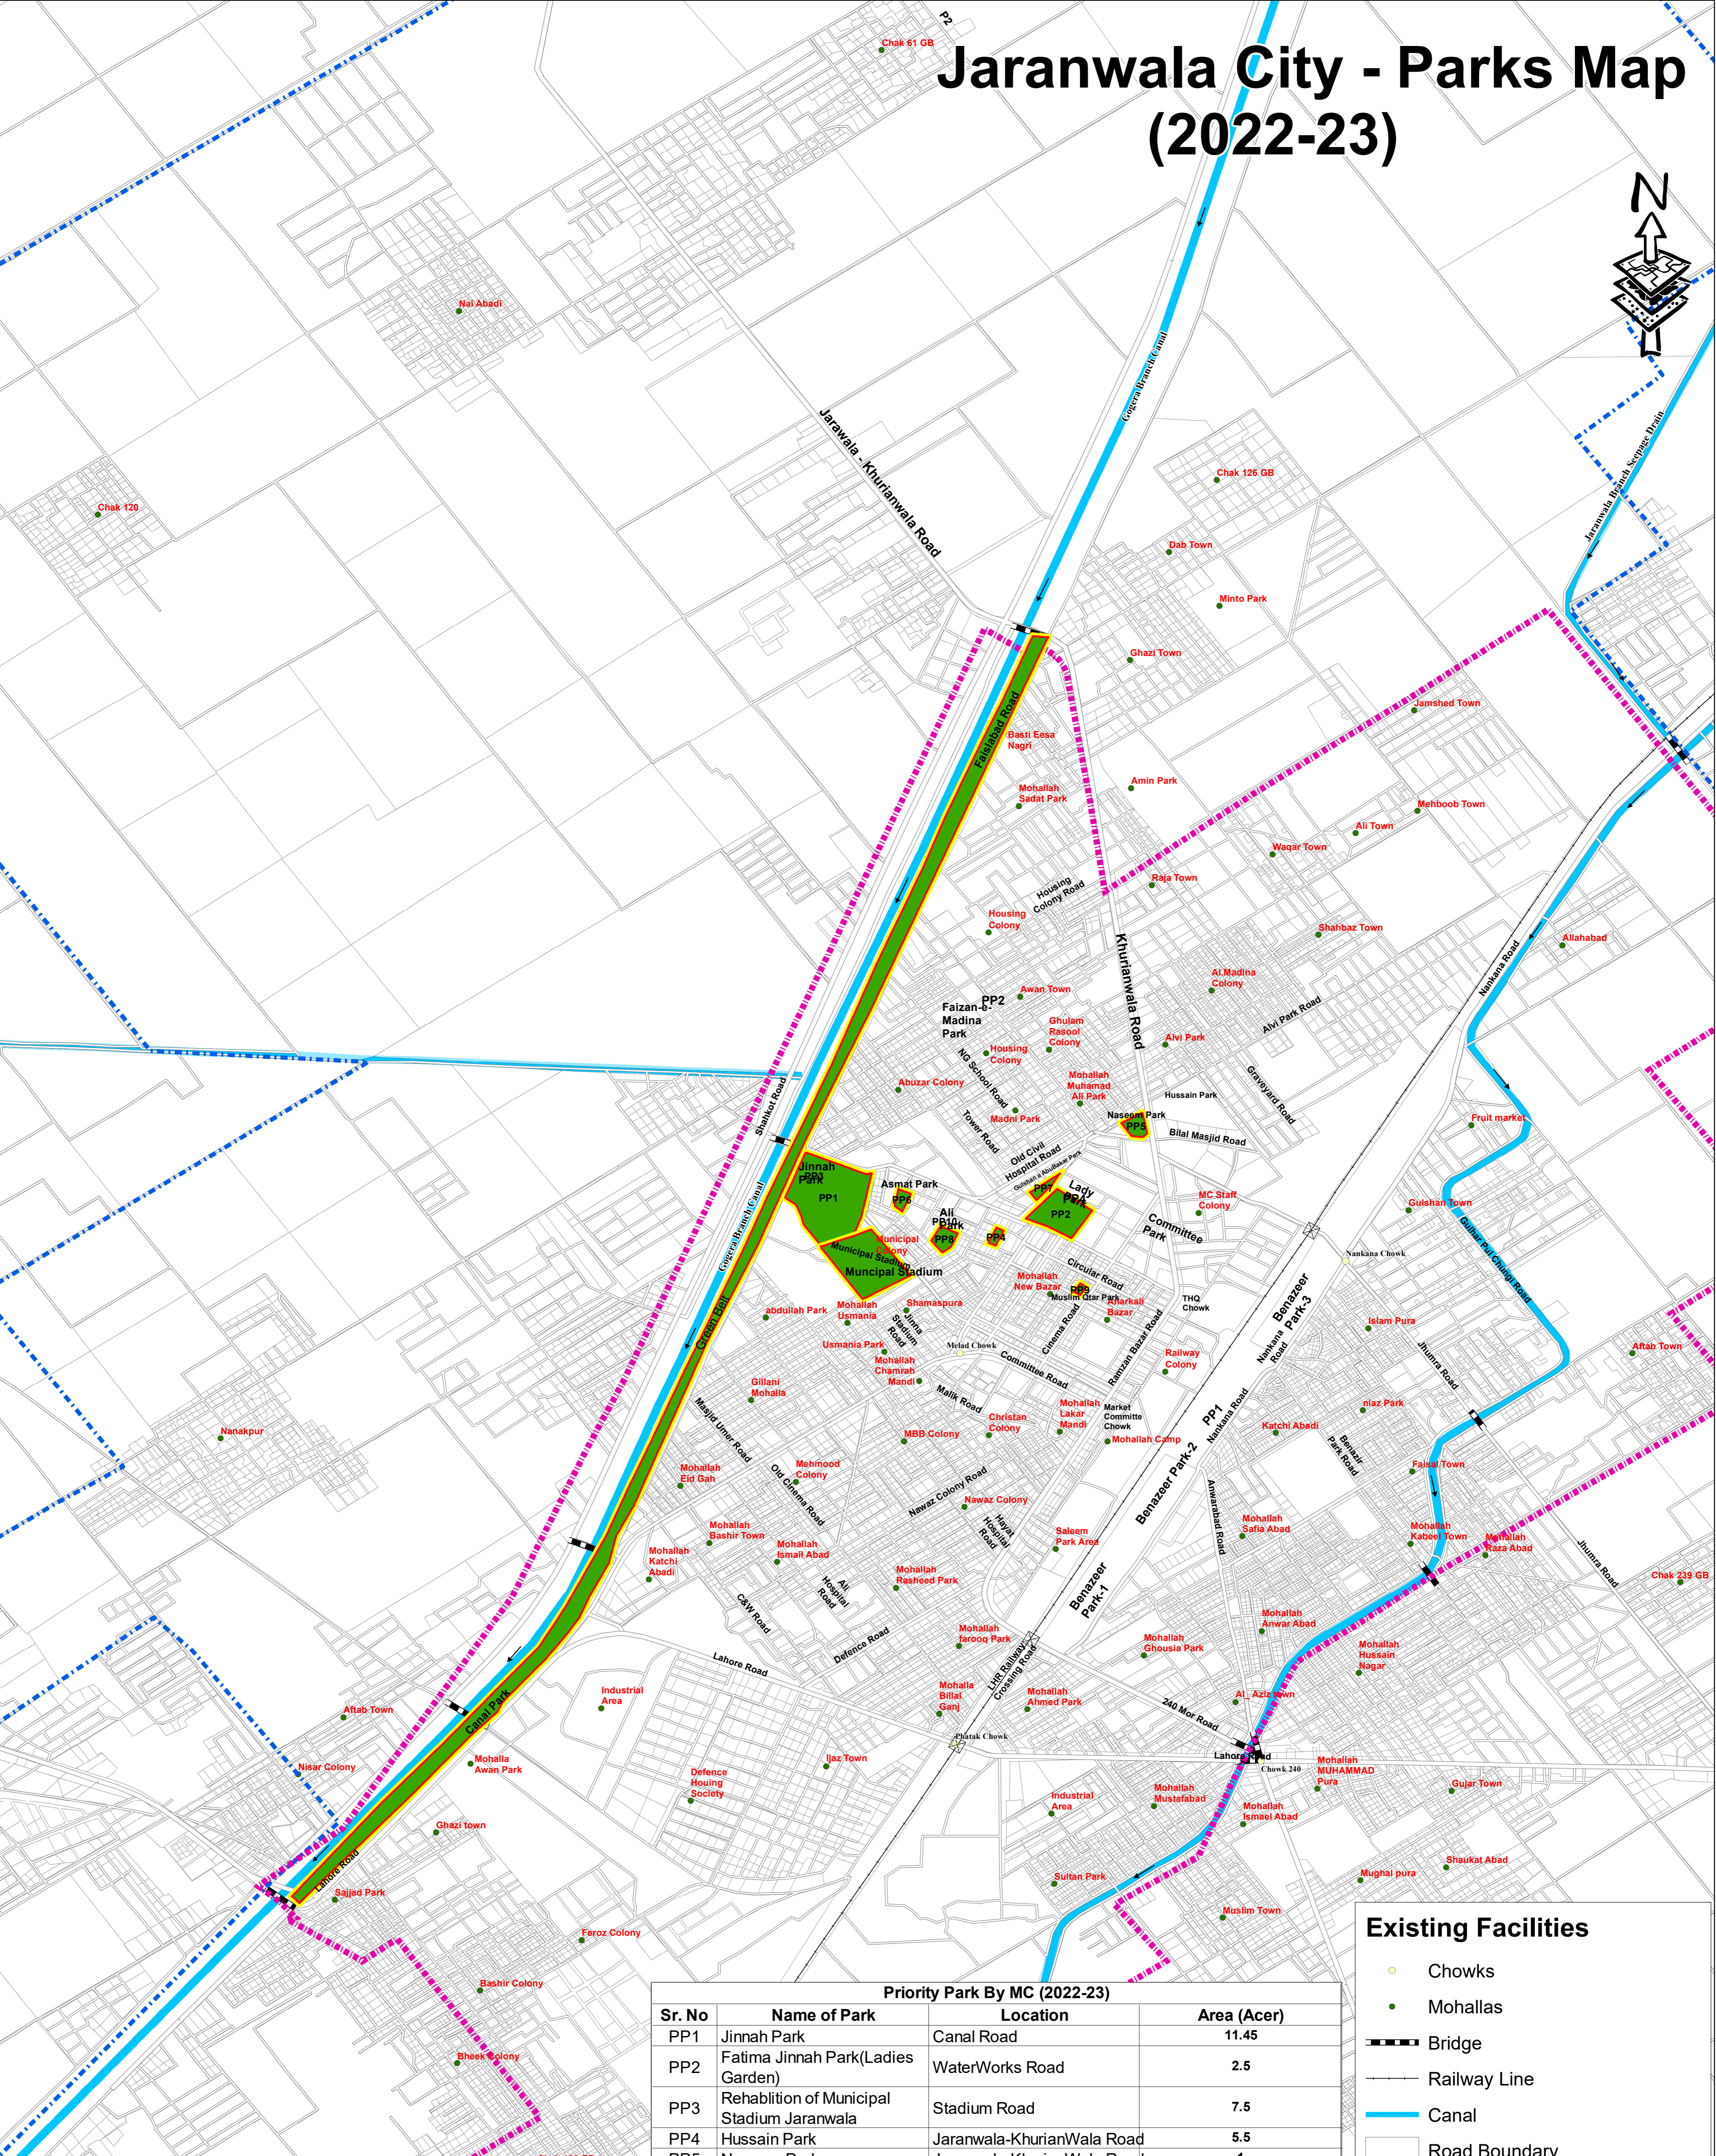

Jaranwala City - Parks Map (2022-23)

Priority Park By MC (2022-23)			
Sr. No	Name of Park	Location	Area (Acer)
PP1	Jinnah Park	Canal Road	11.45
PP2	Fatima Jinnah Park(Ladies Garden)	WaterWorks Road	2.5
PP3	Rehabilitation of Municipal Stadium Jaranwala	Stadium Road	7.5
PP4	Hussain Park	Jaranwala-KhurianWala Road	5.5
PP5	Naseem Park	Jaranwala-KhurianWala Road	1
PP6	Asmat Park	Municipal Colony	1
PP7	Gulshan e Abu Bakar Park	Near Imam Bargah	0.65
PP8	Ali Park	Municipal Colony	1
PP9	Muslim katar Park	Landa Bazar	0.25
PP10	Green Belt Shehruana Pull to Pull Jhal Fsd Road.	Canal Road	45

Existing Facilities

- Chowks
- Mohallas
- Bridge
- Railway Line
- Canal
- Road Boundary
- Parcel Boundary
- Priority Park
- MC Boundary Under PLGA 2013
- MC Boundary Under PLGA 2019

Prepared By: GIS Officer, M.C Jaranwala