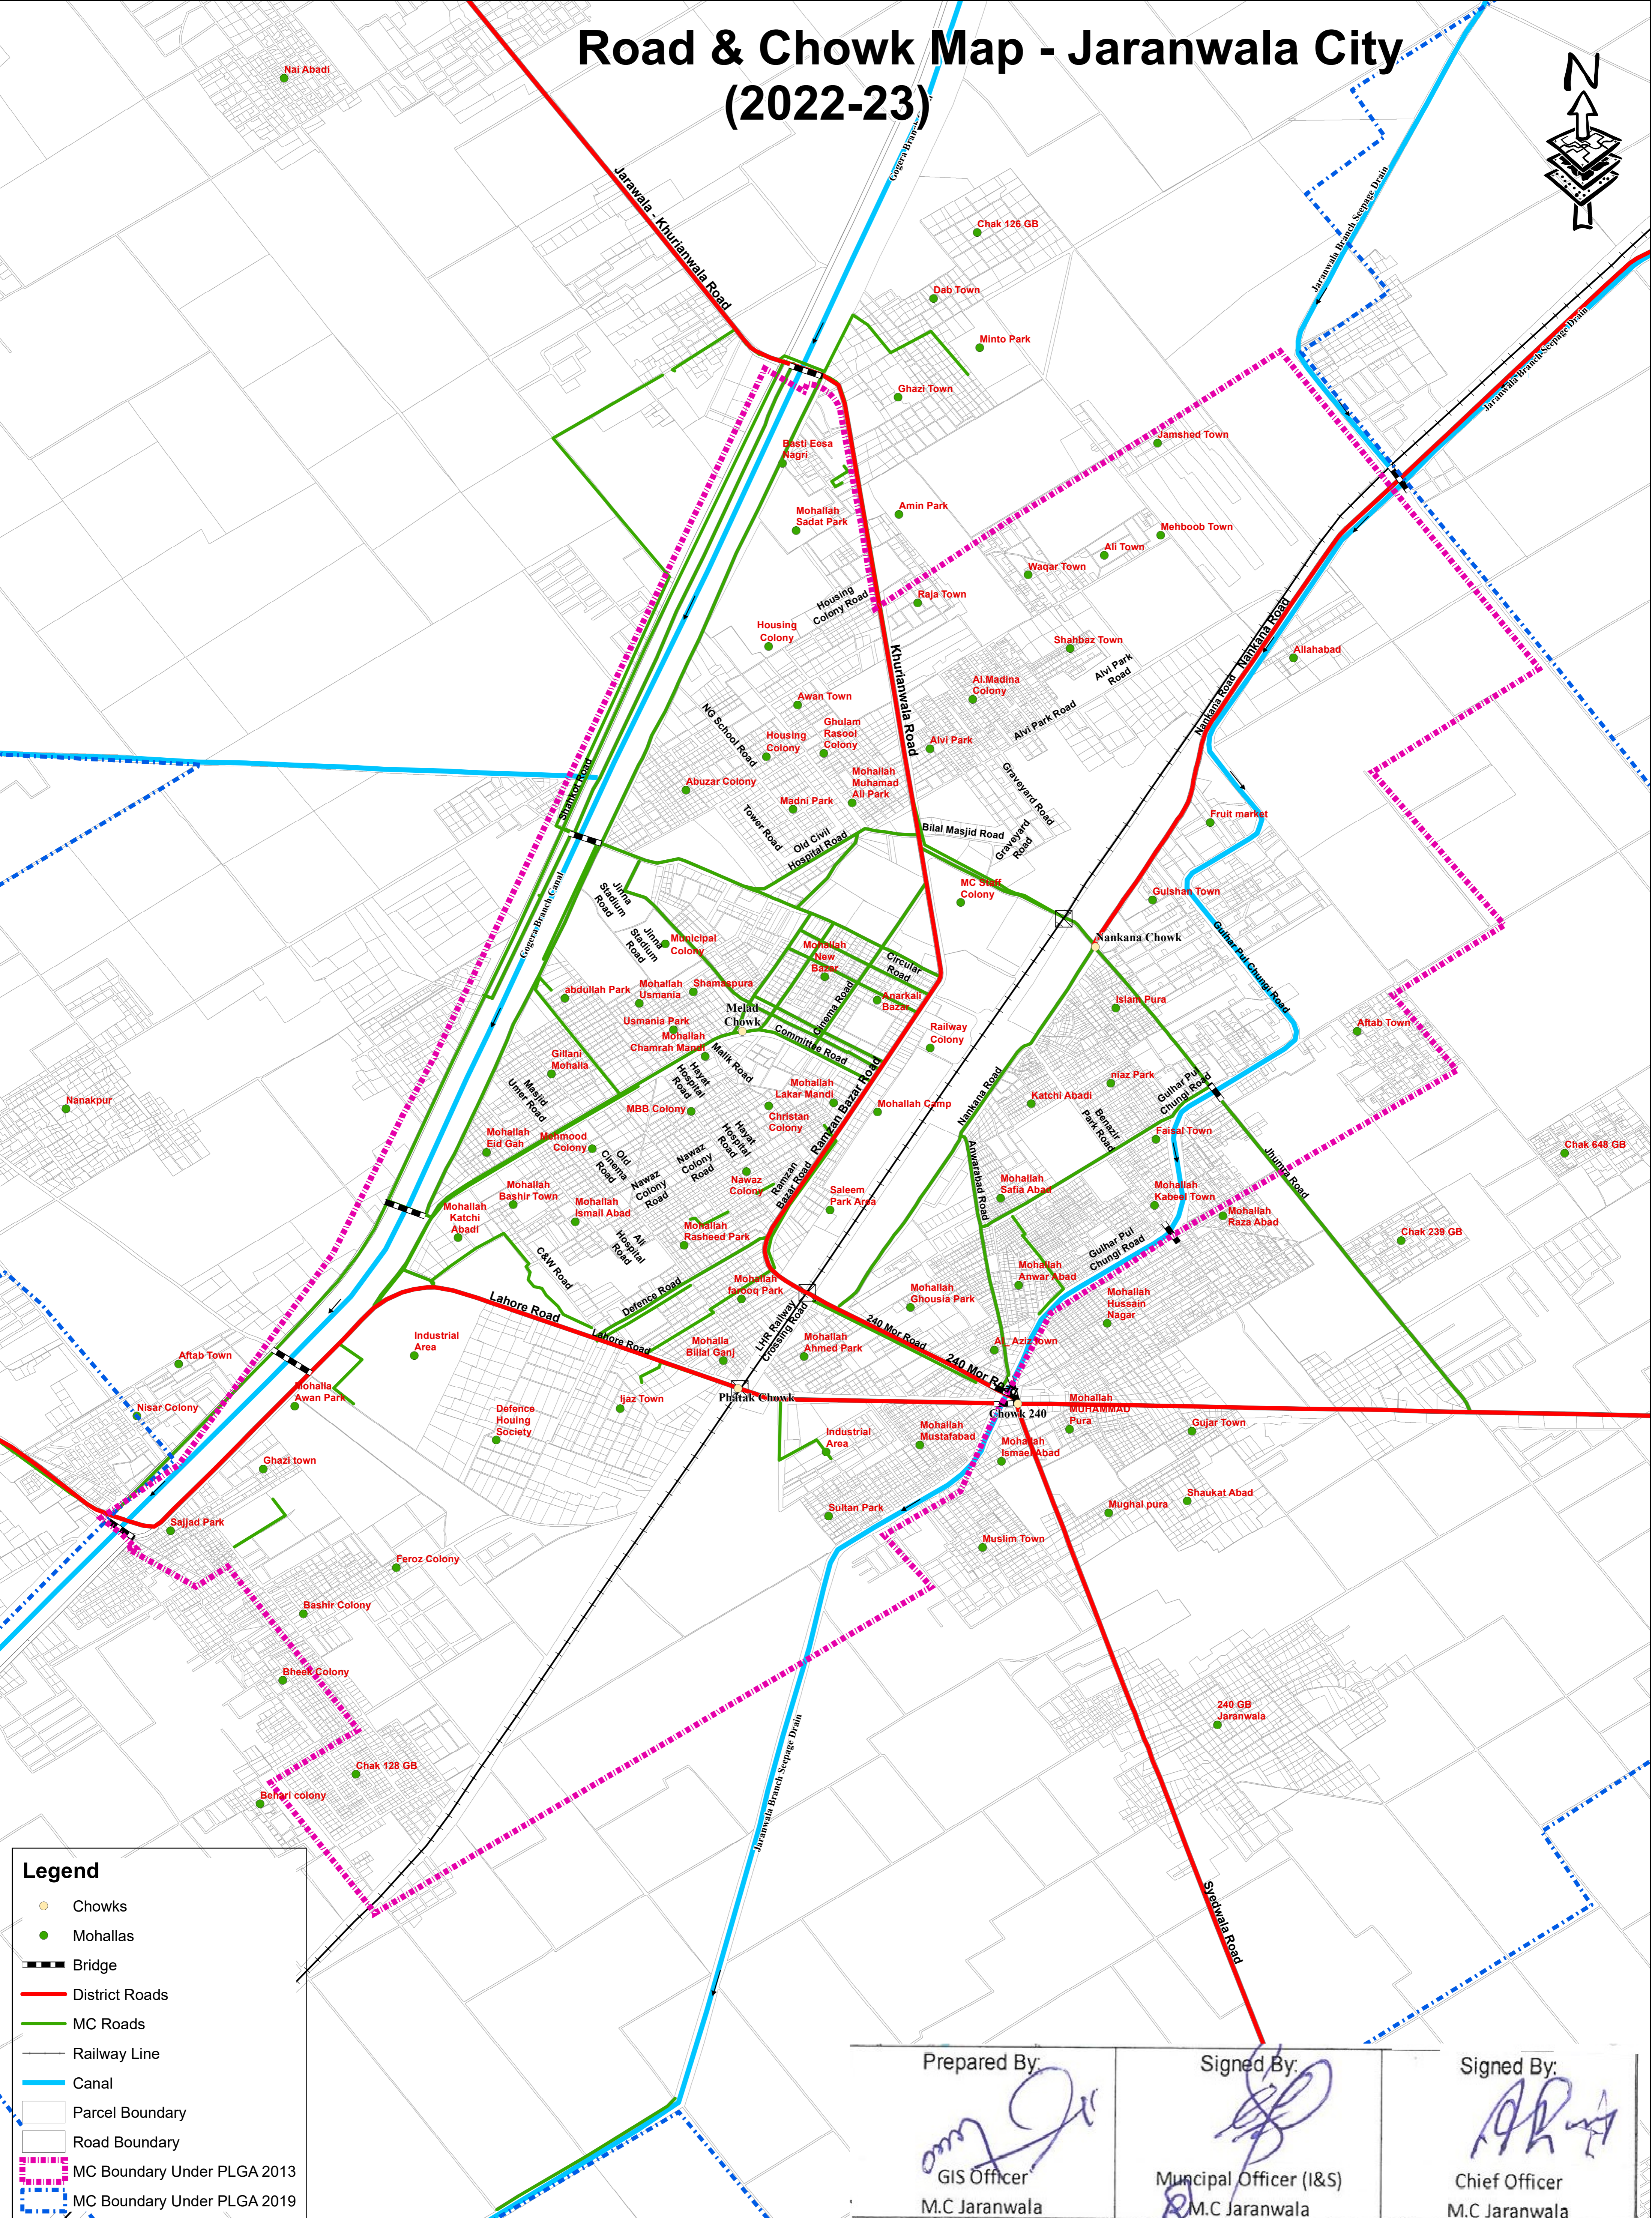

Road & Chowk Map - Jaranwala City (2022-23)

Legend

- Chowks
- Mohallas
- Bridge
- District Roads
- MC Roads
- Railway Line
- Canal
- Parcel Boundary
- Road Boundary
- MC Boundary Under PLGA 2013
- MC Boundary Under PLGA 2019