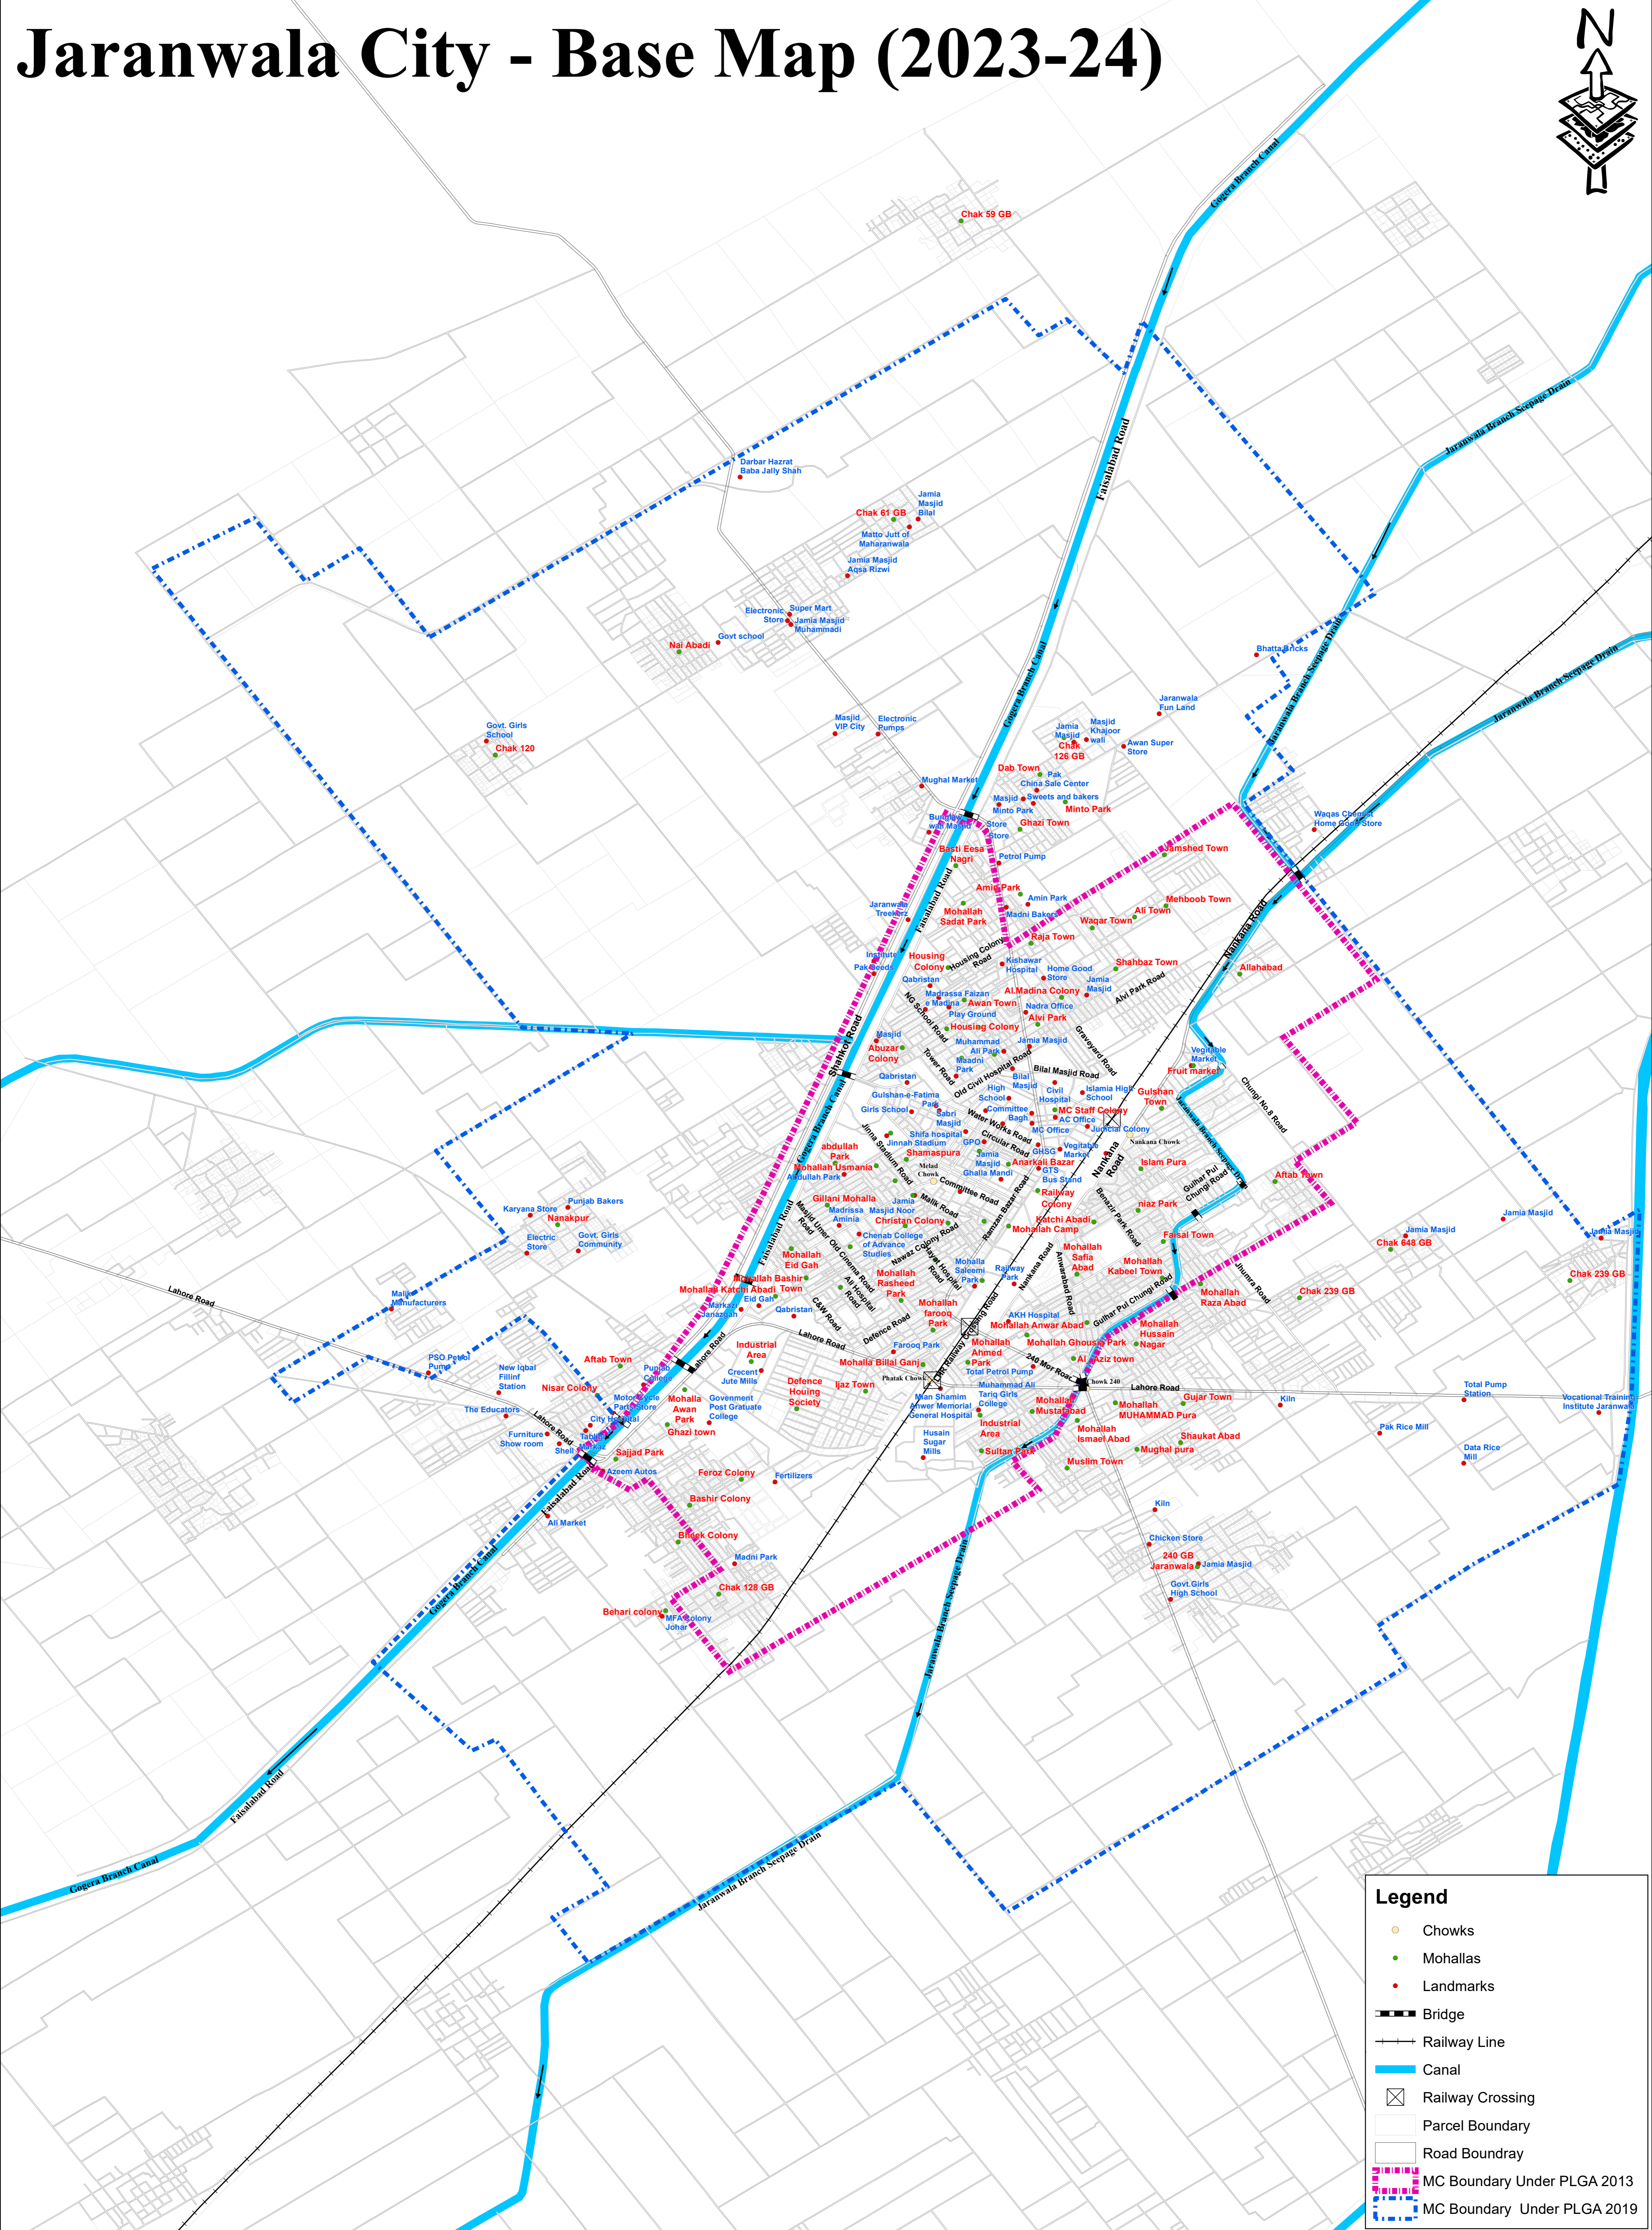

Jaranwala City - Base Map (2023-24)

Legend

- Chowks
- Mohallas
- Landmarks
- Bridge
- Railway Line
- Canal
- Railway Crossing
- Parcel Boundary
- Road Boundray
- MC Boundary Under PLGA 2013
- MC Boundary Under PLGA 2019